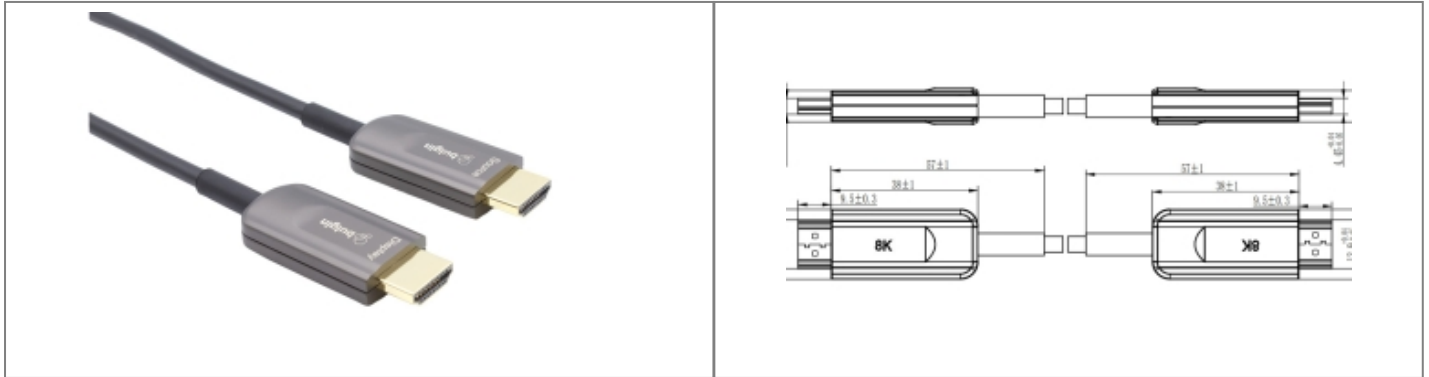

AOHA21AA015 Datasheet

**Product Name // Active Optical HDMI 2.1 Type A - Type A
Cable 15m**

[View Product Page](#)

// Product Description:

- ⬢ Standard PVC Jacket
- ⬢ 8K@60Hz
- ⬢ 48Gbps
- ⬢ Low Power consumption 250mW (max)
- ⬢ Hybrid type with OM3 fiber and copper wire
- ⬢ 15m

// General Information:

Product Display Title:	AO Series HDMI 2.1 Type A -Type A Cable 15m
Product Family:	Data Connectors
Product Series:	AO Series Active Optical HDMI
Body Colour:	Matt Black
Body Material Type:	Metal
Cable Length:	15m
Data Cable Type:	HDMI
Fibre Mode:	Multimode
Flamability Rating:	VW-1
Function:	Active Optical HDMI Cable
Material Finish:	Matt
Max Operating Temperature:	50°C
Min Operating Temperature:	0°C
Operating Humidity:	10~80 %RH
Rohs Compliant:	Yes