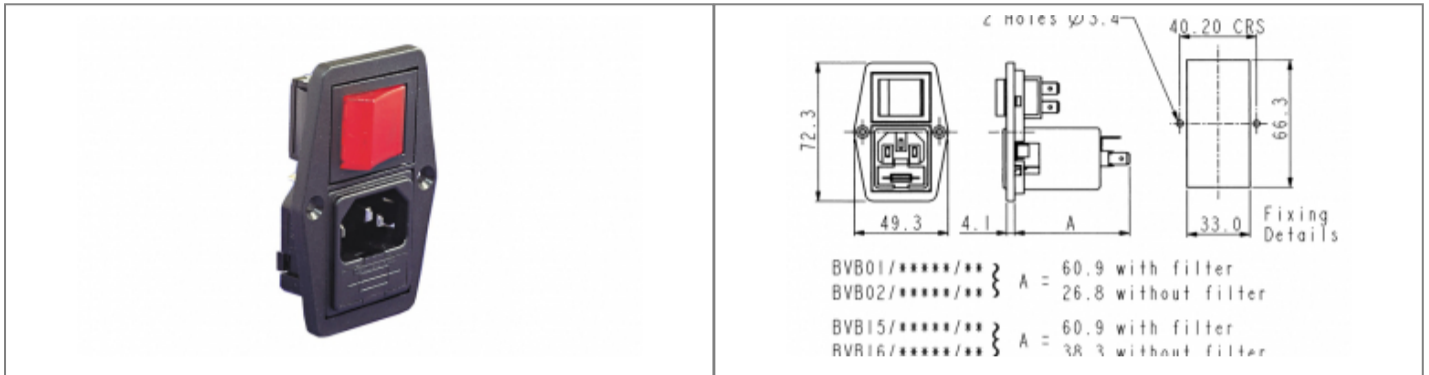

# BVB02/A0330/70 Datasheet

**Product Name // Vertical Power Entry Module 72.3mm  
Side Fixing Flange Mount C14 Cold Condition Inlet Integral  
Single Fused (PF0011) 2.8mm Tab Termination A0330 Filter  
(3A PS21/A L/C v3) Double Contact Switch Marked I/O**

## // Product Description:

- Vertical Power Entry Module 67.5mm/81.5mm (part codes prefixed BVA) and 59mm/72.3mm (part codes prefixed BVB)
- Screw fix to panel via choice of fixing flanges, depending on part code:
- Part codes prefixed BVA: Top fixing flanges
- Part codes prefixed BVB: Side fixing flanges
- C14 Cold Condition Inlet with integral fuseholder(s) depending on part code:
- Part codes prefixed BVA01, BVB01, BVA02, BVB02: PF0011 Single Fused Inlet
- Part codes prefixed BVA15, BVB15, BVA16, BVB16: PF0033 Twin Fused Inlet
- Choice of Termination depending on part code:
- Part codes prefixed BVA01, BVB01, BVA15, BVB15: 6.3mm Tab
- Part codes prefixed BVA02, BVB02, BVA16, BVB16: 2.8mm Tab
- Choice of mains filter depending on part code:
- Part codes containing /Z0000 are unfiltered
- Choice of mains filter options (part codes containing codes starting /A)
- Choice of many other options as specified by individual part code, including indicators, illuminated switches, switch markings, etc

## // General Information:

Product Display Title:	Vertical Power Entry Module 67.5mm/81.5mm (part codes prefixed BVA) and 59mm/72.3mm (part codes prefixed BVB)
Product Family:	IEC Connectors
Product Series:	Power Entry Modules
Current Max:	3A
Filter Type:	3A PS21/A L/C v3
Function:	C14 Inlets
Fuseholder Inlet Type:	Integral Single Fused
iec Connector Components:	None
iec Connector Mates With:	PF0011
iec Filter Options:	A0330
iec Vertical Module Height:	72.3mm
Inlet Type:	C14 Cold Condition Inlet
Switch Type:	Double Contact Marked I/O
Voltage Max:	250V