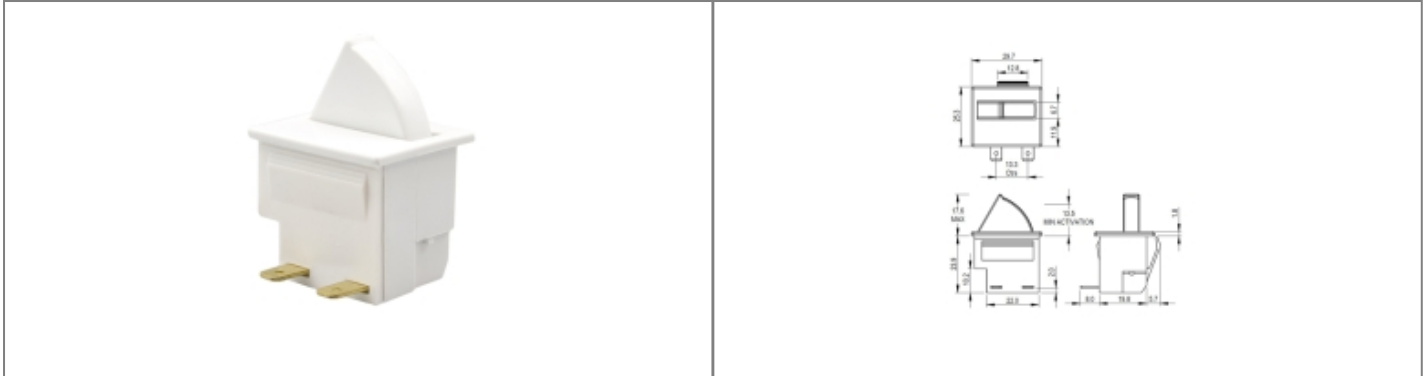

**Product Name // ATEX 3145 Series S.P. On-Off
 (Momentary Off) 17.6mm Actuator Black Switch**
 [View Product Page](#)

// Product Description:

- ⬢ ATEX 3145 Series S.P. On-Off (Momentary Off) 17.6mm Actuator Black Switch
- ⬢ Splash Resistant
- ⬢ ATEX, CSA, ENEC, UL
- ⬢ 17.6mm Actuator
- ⬢ Colour: Gloss Black
- ⬢ Switch Type: On-Off (Momentary Off)

// General Information:

Product Display Title:	Refrigerator Door Switches
Product Family:	Switches
Product Series:	Refrigerator Switches
Is Vitalis:	No
Approvals:	ATEX
Body Material:	Nylon 66
Current Max:	5A
Flamability Rating:	UL94V2
Function:	On-Off (Momentary Off)
Material Finish:	Gloss
Max Panel Thickness:	2.5mm
Min Panel Thickness:	1mm
Panel Cut Out:	27.44 x 22.86mm
Rocker Style:	17.6mm Actuator
Switch Body Colour:	Black
Voltage Max:	250V