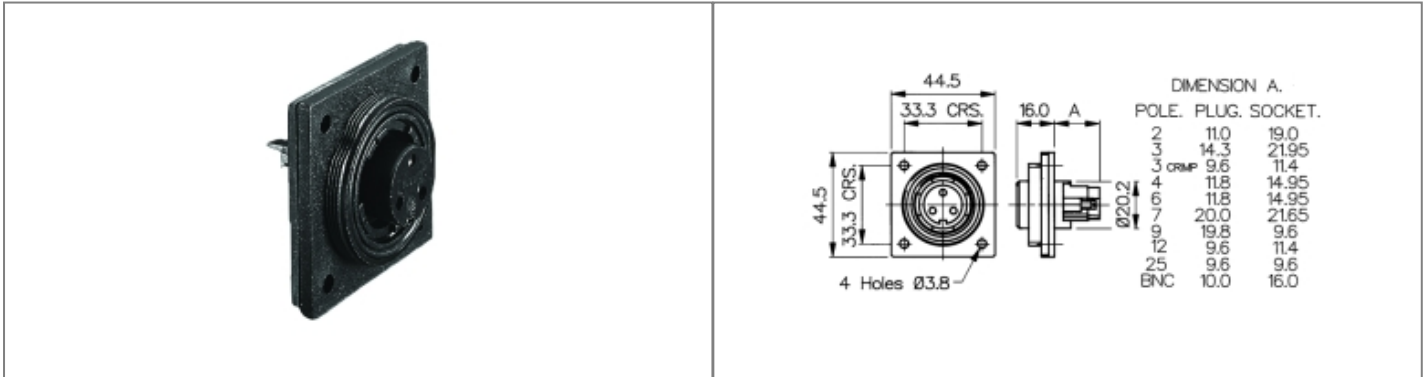

# PX0824/P/WH2 Datasheet

**Product Name // Low Profile Flange Mount Connector**  
**PX0824 Series 25 Contact Plug Crimp/Solder Termination**  
**(Contacts Available Separately) White Insert**

 [View Product Page](#)

## // Product Description:

- ⊕ Low Profile Flange Mount Connectors
- ⊕ Water and dustproof to IP68 when mated with compatible connector
- ⊕ Screw fixing flange, supplied with sealing gasket and screw sealing grommets
- ⊕ Plug or Socket
- ⊕ 2, 3, 4, 6, 7, 9, 12, 25 Contact with leading Earth contact on 3 Contact Socket versions
- ⊕ Screw, Crimp, Crimp/Solder Terminations available, depending on part code and number of Contacts
- ⊕ Screw contacts supplied fitted, Crimp contacts supplied loose (Crimp/Solder contacts and fitting tools available separately)
- ⊕ Choice of coloured inserts to enable positive visual identification of connector:
- ⊕ Part codes suffixed with a colour code followed by 2 have that colour insert
- ⊕ Colour choices and colour codes: Blue (BL), Green (GN), Grey (GY), Light Grey (LG), Red (RD), White (WH), Yellow (YL), Black (standard colour, no suffix code)
- ⊕ PX0733 Sealing Cap available separately to maintain IP rating of unmated connectors
- ⊕ Mate with PX07 Series Flex Connectors

## // General Information:

Product Display Title:	Low Profile Flange Mount Connectors
Product Family:	Circular Power Connectors
Product Series:	Standard Buccaneer
Approvals:	CSA, UL, VDE
Body Material:	Polyamide (PA)- Glass Filled
Body Material Type:	Plastic Body
Contact Type:	Plug Contact
Coupling Type:	Screw
Current Max:	1A
Diameter Over Coupling Ring Mm:	38.1mm
Flamability Rating:	UL94HB
Function:	Low Profile Flange Mount Connector
Insert Colour:	White Insert
Ip Rating:	IP68, IP69K
Max Operating Temperature:	+70°C
Min Operating Temperature:	-20°C
Number Of Contacts:	25 Contacts
Voltage Max:	50V