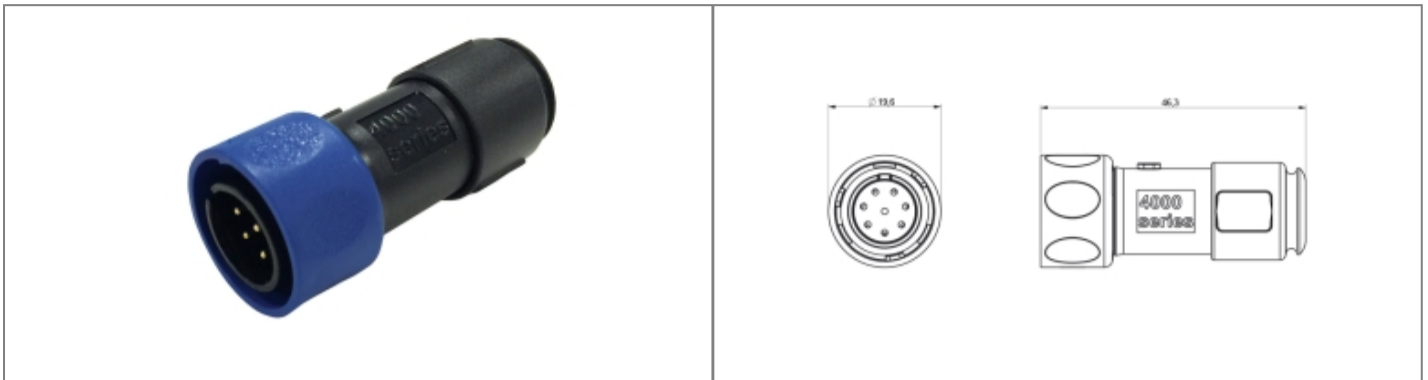

# PXP4010/04S/3035 Datasheet

**Product Name // Flex Cable Connector PXP4010 Series 4**  
**Contact Socket 3.0mm-3.5mm Cable**

 [View Product Page](#)

## // Product Description:

- ⊕ Flex Cable Connector
- ⊕ Sealed to IP66, IP68, IP69K when mated with compatible connector
- ⊕ Pin or Socket
- ⊕ 2, 3, 4, 6, 8, 10 or 12 Contact
- ⊕ Crimp or Solder Contacts available (supplied separately; use 13A/10A for 2, 3 Contact, 8A/5A for 4, 6, 8 Contact, 3A/3A for 10, 12 Contact)
- ⊕ Contact insertion and crimp tools available (supplied separately)
- ⊕ Choice of cable acceptance 3mm-7mm depending on part code; supplied with Cable Gland and Collet colour coded by size, Cable Glands and Collets also available separately
- ⊕ PXP4081 Sealing Cap available separately to maintain IP rating of unmated connectors
- ⊕ Mate with Inline or Panel Mount Connectors PXP4011, PXP4013

## // General Information:

Product Display Title:	Flex Cable Connector
Product Family:	Circular Power Connectors
Product Series:	4000 Series Buccaneer
Approvals:	UL
Body Material:	Polycarbonate/Polybutylene Terephthalate (PC/PBT)
Body Material Type:	Plastic Body
Contact Type:	Socket Contact
Coupling Type:	Screw
Current Max:	8A
Diameter Over Coupling Ring Mm:	19.7mm
Flamability Rating:	UL94V-0
Function:	Flex Cable Connector
Ip Rating:	IP66
Max Cable Entry Size:	3.5mm
Min Cable Entry Size:	3.0mm
Max Contact Accomodation Awg:	20AWG
Min Contact Accomodation Awg:	18AWG
Max Contact Accomodation Mm2:	0.75mm <sup>2</sup>
Min Contact Accomodation Mm2:	0.5mm <sup>2</sup>
Max Operating Temperature:	+120°C
Min Operating Temperature:	-40°C
Number Of Contacts:	4 Contacts
Pin Layout Code:	A Code
Voltage Max:	320V