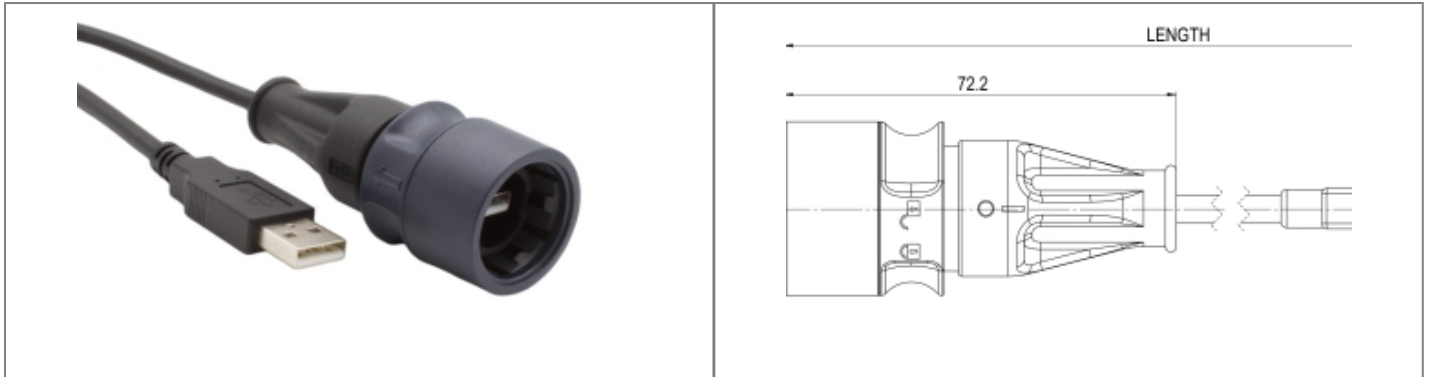

# PXP6040/AA/5M00 Datasheet

**Product Name // Plastic Body Overmoulded USB Cable  
Standard 2.0 A Plug to Sealed 2.0 A Plug 5M Cable**

 [View Product Page](#)

## // Product Description:

-  Pre-Wired Plastic Body Overmoulded USB 2.0 Cable
-  Water and dustproof to IP68 & IP69K when mated with compatible connector
-  30 degree push twist locking, tamperproof lock prevents accidental un-mating
-  Choice of USB A, B & C connections
-  Choice of cable lengths
-  PXP6081 Sealing Cap available separately to maintain IP rating of unmated connectors
-  Mate with 6000 Series Plastic Body USB Panel Mount Connectors

## // General Information:

<p><b>Product Display Title:</b></p> <p><b>Product Family:</b></p> <p><b>Product Series:</b></p> <p><b>Approvals:</b></p> <p><b>Body Material:</b></p> <p><b>Body Material Type:</b></p> <p><b>Cable Length:</b></p> <p><b>Contact Type:</b></p> <p><b>Coupling Type:</b></p> <p><b>Current Max:</b></p> <p><b>Data Cable Type:</b></p> <p><b>Diameter Over Coupling Ring Mm:</b></p> <p><b>Flamability Rating:</b></p> <p><b>Function:</b></p> <p><b>Ip Rating:</b></p> <p><b>Max Operating Temperature:</b></p> <p><b>Min Operating Temperature:</b></p> <p><b>Number Of Contacts:</b></p> <p><b>Voltage Max:</b></p>	<p>Plastic Body Overmoulded USB Cable Standard 2.0 A Plug to Sealed 2.0 A Plug 5M Cable</p> <p>Circular Data Connectors</p> <p>6000 Series - USB Buccaneer</p> <p>CSA, UL, VDE</p> <p>Polycarbonate/Polybutylene Terephthalate (PC/PBT)</p> <p>Plastic Body</p> <p>5m</p> <p>Plug Contact</p> <p>Push-Twist</p> <p>1A</p> <p>Standard 2.0 A Plug to Sealed 2.0 A Plug</p> <p>32mm</p> <p>UL94V-0</p> <p>Flex to Standard Connector Double Ended Cable</p> <p>IP66, IP68, IP69K</p> <p>+70°C</p> <p>0°C</p> <p>4 Contacts</p> <p>30V</p>
---	---